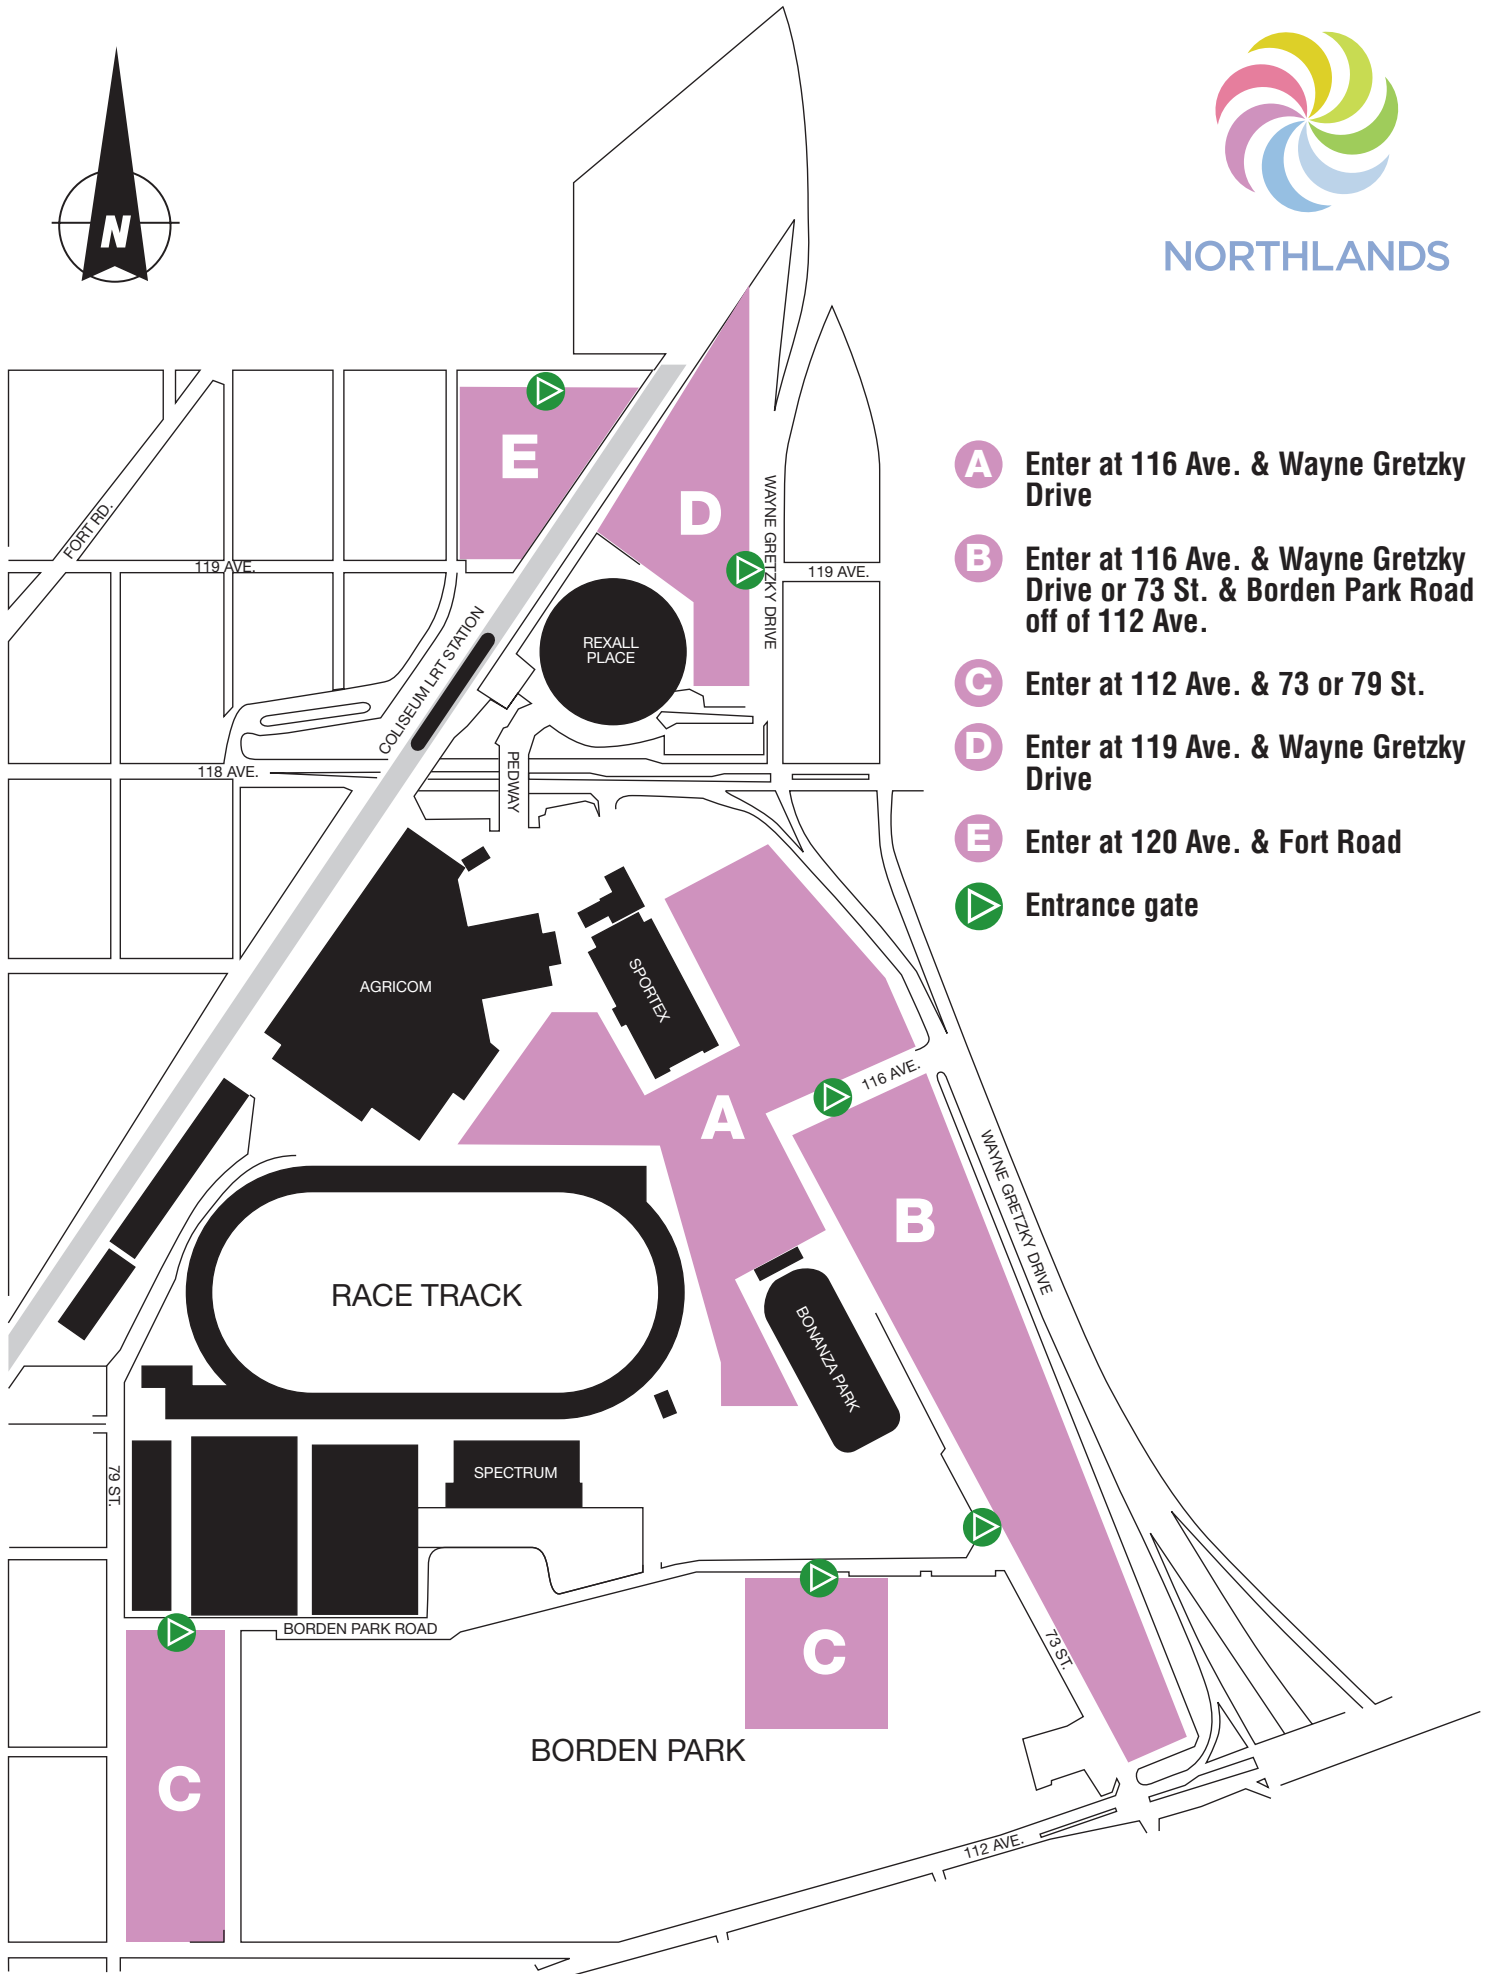

**NORTHLANDS**

- A** Enter at 116 Ave. & Wayne Gretzky Drive
- B** Enter at 116 Ave. & Wayne Gretzky Drive or 73 St. & Borden Park Road off of 112 Ave.
- C** Enter at 112 Ave. & 73 or 79 St.
- D** Enter at 119 Ave. & Wayne Gretzky Drive
- E** Enter at 120 Ave. & Fort Road
-  Entrance gate

# Surrounding Area

# Provincial Roadways

# Alberta within North America